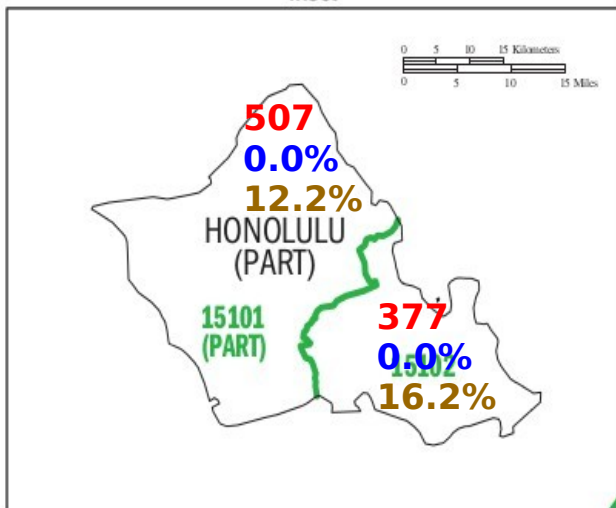

# Three Indicators of Persons of Ukrainian Ancestry by SuperPUMAs: Hawaii, 2010

HONOLULU (PART)  
15101 (PART)  
Midway Islands (U.S.)

HONOLULU (PART)  
15101 (PART)

Inset

<b>No. of Ukrainians</b>	<b>884</b>
<b>% Ukrainian-speakers</b>	<b>0.0%</b>
<b>% 4th wave immigrants</b>	<b>13.9%</b>